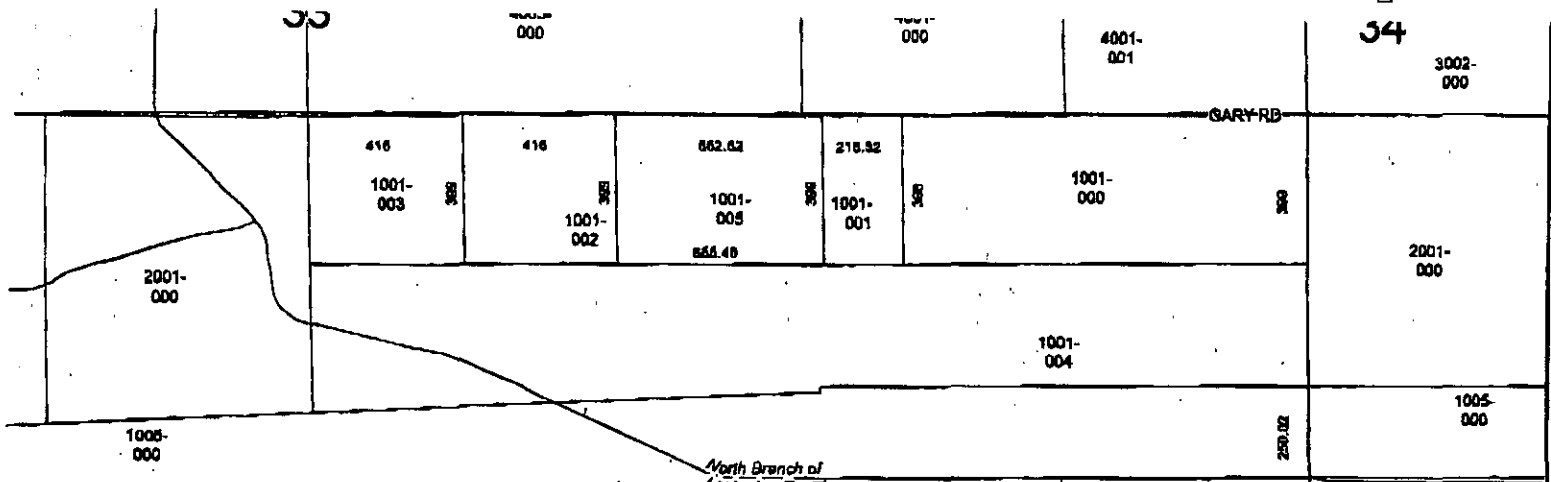

33

34

Scale: 1"=480'

January 2009

CHAPIN TORN-RITE